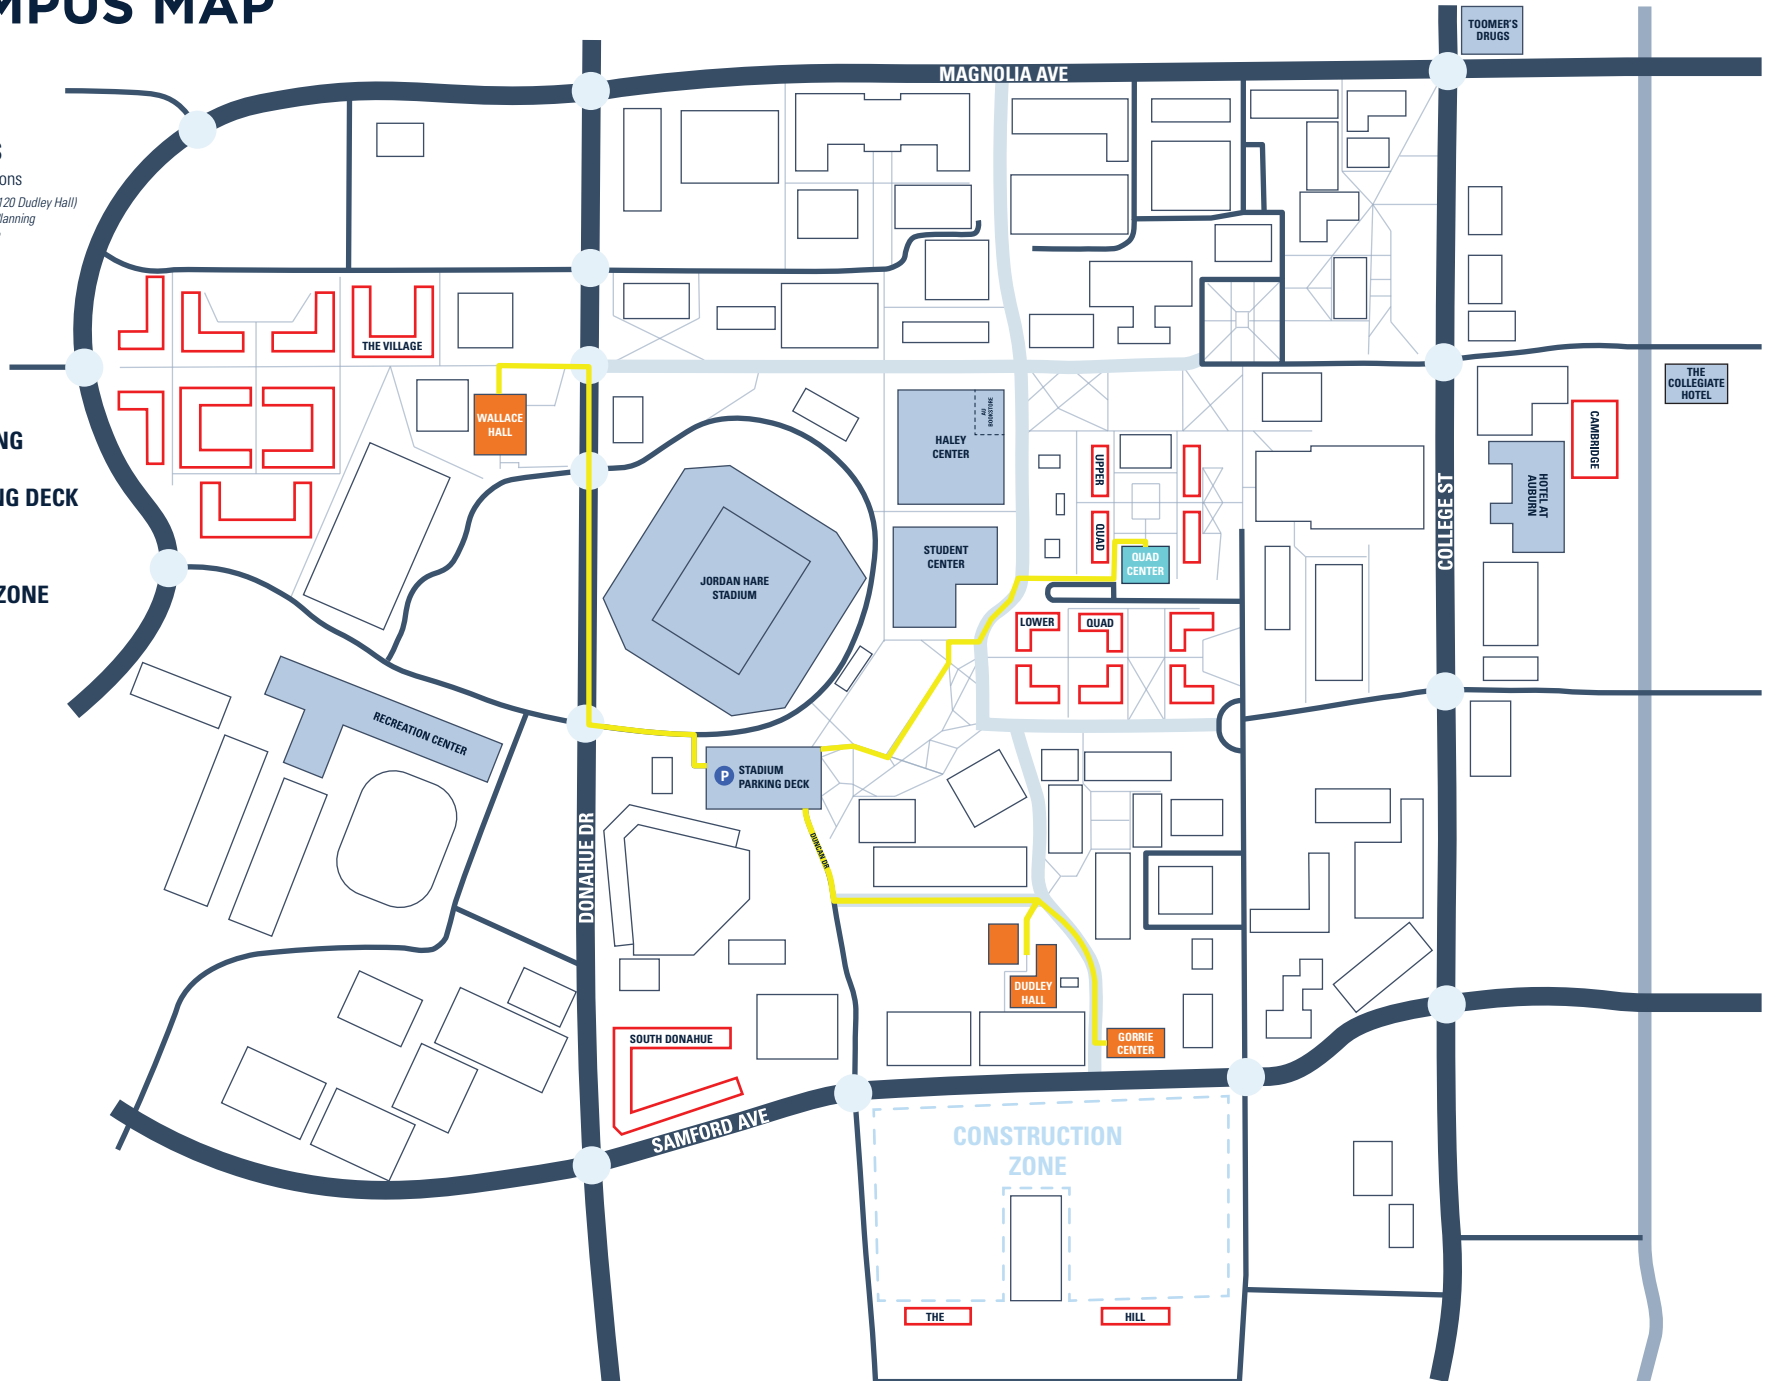

QUAD CENTER

STUDENT HOUSING

P STADIUM PARKING DECK

WALKING PATH

CONSTRUCTION ZONE

TRAFFIC STOP

Guest Parking is located on the top level of the Stadium Parking Deck

Stadium Parking Deck Address: 425 Heisman Drive

Google Maps will find and lead you directly to this address.

Guest Parking is located on the top level (level 4) of the Stadium Parking deck (facing Jordan-Hare Stadium) located at 425 Heisman Drive, Auburn, AL 36849.